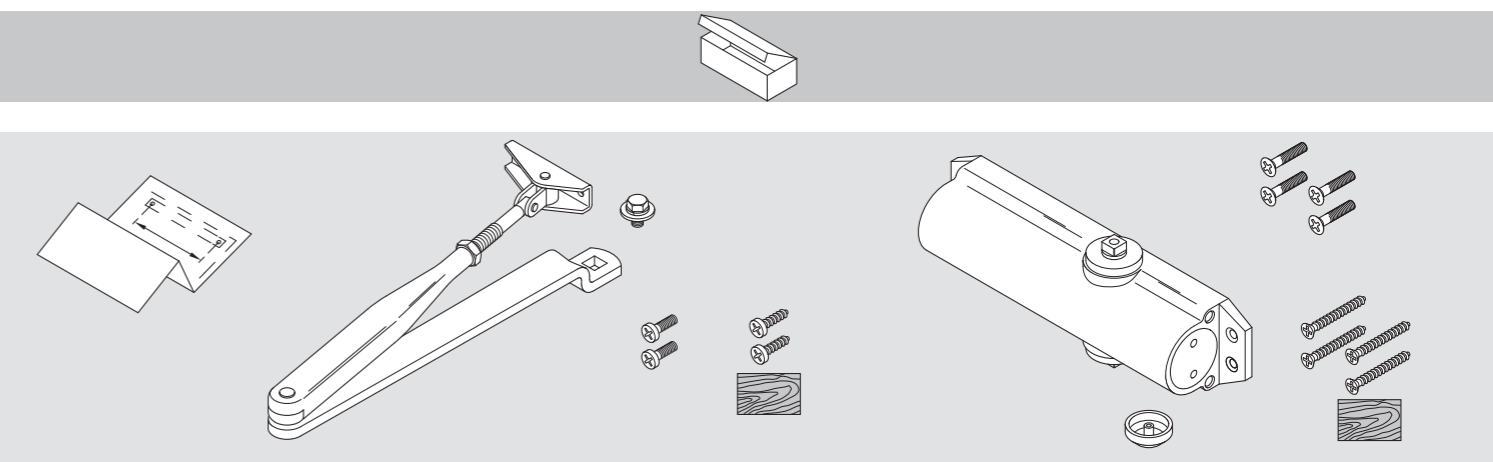

Installation Instructions

D1004200

ASSA ABLOY is the global leader in door opening solutions, dedicated to satisfying end-user needs for security, safety and convenience.

ASSA ABLOY

ASSA ABLOY
Sicherheitstechnik GmbH
Werk Albstadt
Bildstockstraße 20
72458 Albstadt
GERMANY
Tel.: +49 (0) 74 31-12 3-0
Fax: +49 (0) 74 31- 12 3-24 0
info@assaabloy.de
www.assaabloy.de