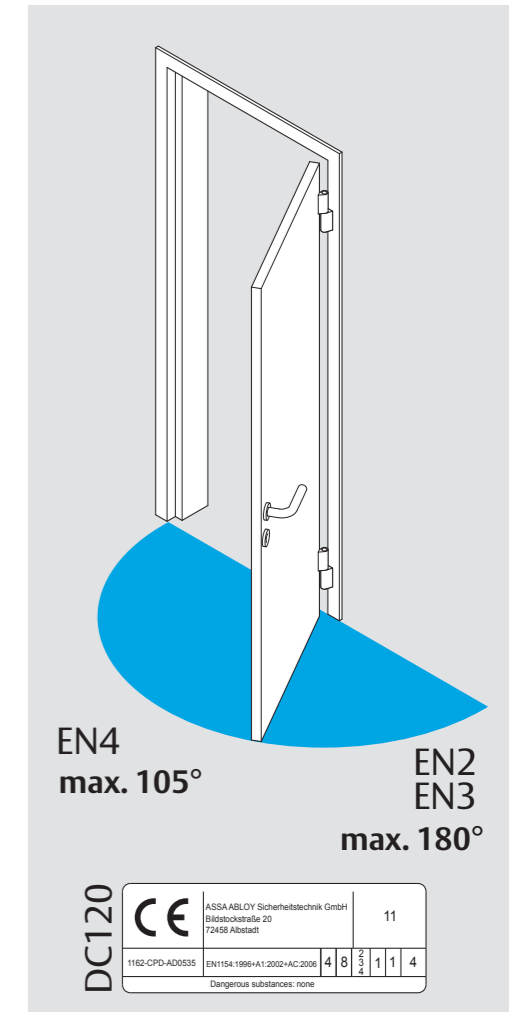

Installation Instructions

D1004200

ASSA ABLOY is the global leader in door opening solutions, dedicated to satisfying end-user needs for security, safety and convenience.

ASSA ABLOY

ASSA ABLOY
Sicherheitstechnik GmbH
Werk Albstadt
Bildstockstraße 20
72458 Albstadt
GERMANY
Tel.: +49 (0) 74 31-12 3-0
Fax: +49 (0) 74 31- 12 3-24 0
info@assaabloy.de
www.assaabloy.de